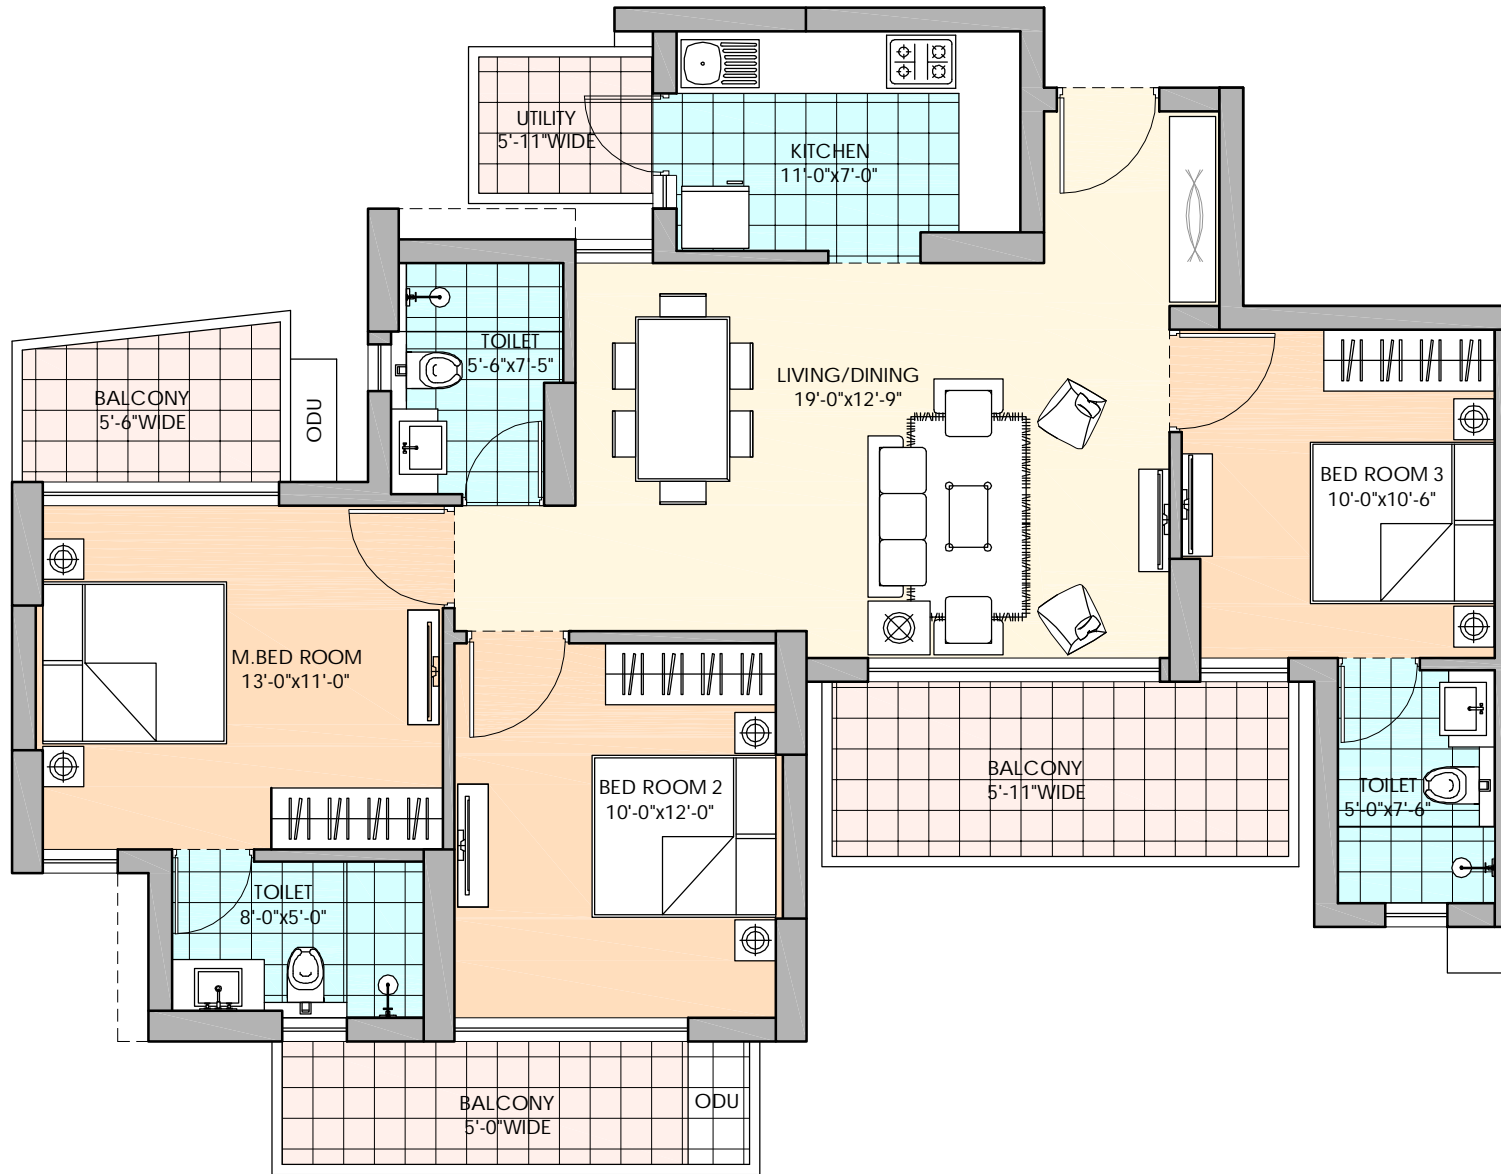

M3M Marina Floor Plan 3BHK - 1650 Sq Ft

Note:- Area are Tentative only

Apartment Type	Super Area	
3 BHK + 3T (TYPE-1)	1650 Sft.	